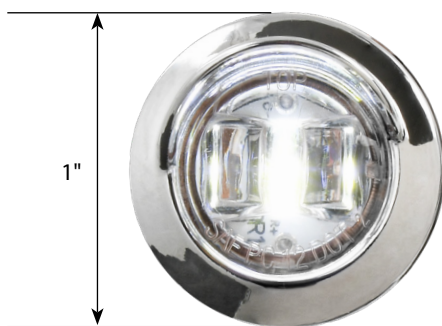

3" Watermelon High Power LED Surface Mount Sealed Light

Turn Signal/Marker & Clearance

Grand General continues to lead as your one stop shop for watermelon lighting, offering the **largest selection** in the industry. Due to popularity of the 3" double face pedestal, we are introducing the NEW 3" Watermelon high power LED surface mount light, built to deliver **superior light output** with a clean and classic look. This fully sealed unit produces a **bright, radiant glow** that provides both **visibility and style**. Made with a polycarbonate lens and paired with a high polished stainless steel bezel, giving it a **premium, show-quality finish**.

Part No.	Description
48122	Chrome

YouTube

SCAN TO WATCH VIDEO

3/4" Mini LED Light with Chrome Bezel with Visor

Turn Signal/Marker & Clearance

This classic 3/4" mini LED light is now available with a **show quality bezel with a built in visor, delivering a sleek, upgraded look** with added style. It's a perfect solution for marker, clearance, and accent lighting applications across any truck.

LED..... 1 High power SMD LEDs – 12V
Size..... 1" Dia x 5/8" H
Features..... Bow tie lens designed for wider light output
Material..... Sealed plastic lens, chrome plastic bezel with visor
Installation..... Three 0.180 bullet plugs, hardwired
Unit Package..... Sold by each, carded for display

BEZEL WITH VISOR

NEW

74662
Off

74660
On

Part No.	LED/Lens Color
74660	Amber/Amber
74661	Amber/Clear
74662	Red/Red
74663	Red/Clear
74664	White/Clear
74665	Blue/Blue
74666	Blue/Clear
74667	Green/Green
74668	Green/Clear