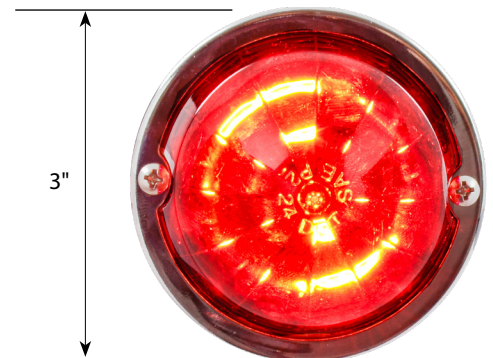

3" Watermelon High Power LED Surface Mount Sealed Light

Turn Signal/Marker & Clearance

Grand General continues to lead as your one stop shop for watermelon lighting, offering the **largest selection** in the industry. Due to popularity of the 3" double face pedestal, we are introducing the NEW 3" Watermelon high power LED surface mount light, built to deliver **superior light output** with a clean and classic look. This fully sealed unit produces a **bright, radiant glow** that provides both **visibility and style**. Made with a polycarbonate lens and paired with a high polished stainless steel bezel, giving it a **premium, show-quality finish**.

The 3" size maintains the **iconic watermelon** look while allowing for easy surface mounting on any flat area, perfect for a wide range of applications.

- LED..... 18 High power SMD LEDs - 12V
- Size..... 3" Dia x 2-5/16" H
- Material ..... Sealed polycarbonate lens and 304 grade stainless steel bezel
- Installation..... Three 0.180 bullet plugs, hardwired 2-5/8" Hole to hole bolt pattern
- Unit Package..... Sold by each, carded for display

NEW COMPACT
3" DESIGN

NEW

Part No.	LED/Lens Color
75240	Amber/Amber
75241	Amber/Clear
75242	Red/Red
75243	Red/Clear
75244	Amber/Smoke
75245	Red/Smoke

Front view

Variations and Related Products