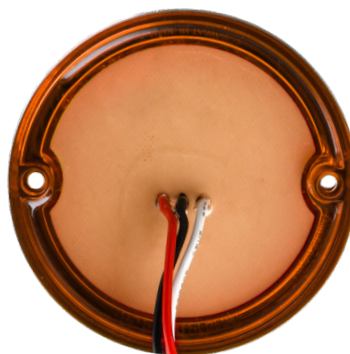

3" Watermelon High Power LED Surface Mount Sealed Light

Turn Signal/Marker & Clearance

Grand General continues to lead as your one stop shop for watermelon lighting, offering the **largest selection** in the industry. Due to popularity of the 3" double face pedestal, we are introducing the NEW 3" Watermelon high power LED surface mount light, built to deliver **superior light output** with a clean and classic look. This fully sealed unit produces a **bright, radiant glow** that provides both **visibility and style**. Made with a polycarbonate lens and paired with a high polished stainless steel bezel, giving it a **premium, show-quality finish**.

The 3" size maintains the **iconic watermelon** look while allowing for easy surface mounting on any flat area, perfect for a wide range of applications.

- LED..... 18 High power SMD LEDs - 12V
- Size..... 3" Dia x 2-5/16" H
- Material ..... Sealed polycarbonate lens and 304 grade stainless steel bezel
- Installation..... Three 0.180 bullet plugs, hardwired 2-5/8" Hole to hole bolt pattern
- Unit Package..... Sold by each, carded for display

NEW COMPACT
3" DESIGN

NEW

Part No.	LED/Lens Color
75240	Amber/Amber
75241	Amber/Clear
75242	Red/Red
75243	Red/Clear
75244	Amber/Smoke
75245	Red/Smoke

Back view

Variations and Related Products