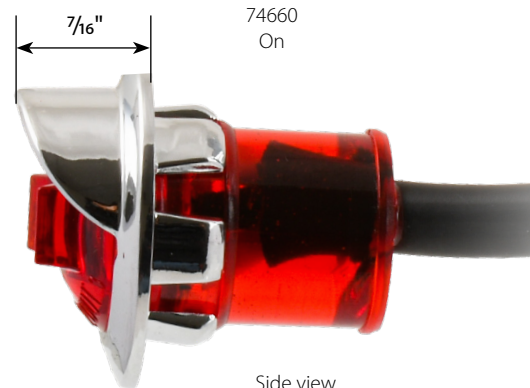

Side view

Variations and Related Products